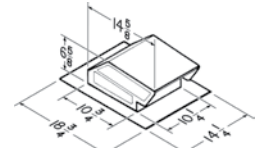

Accessories for RHVBHLB11 In-Line:

RHVACC414

- 8" to 10" steel expander for in-line motor

RHVACC414

RHVACC634

- Exterior cap for in-line motor
- Paintable finish

RHVACC634

BROAN RHVB336 Exterior Mount*