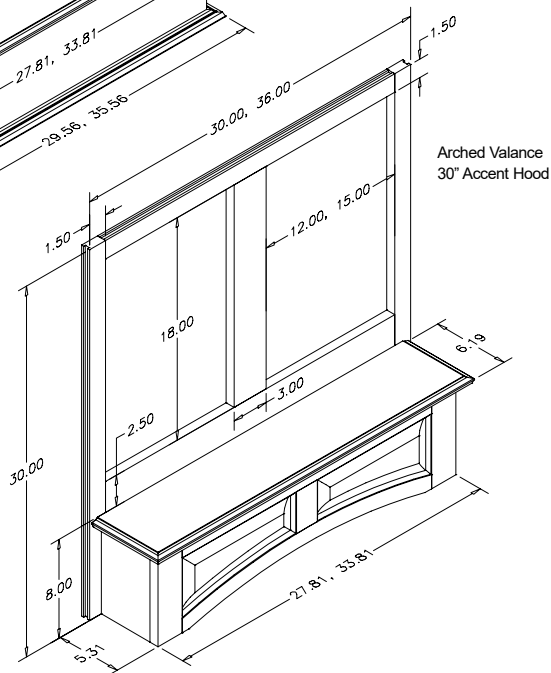

Accent - 30" Tall

Photo courtesy of American Woodmark Corp

24" Tall Accent Hood - Straight

30" Tall Accent Hood - Arched

This style hood allows you to add doors or accent panels of your choice to create a mantel-style design.