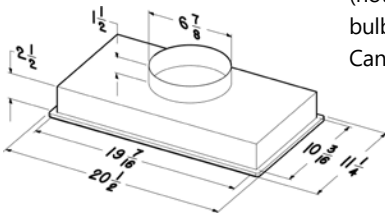

- 250 CFM / 8 sones
- Silver Metallic finish
- Two-speed motor, rocker control
- Dual 40 watt lighting (not included; recommended bulbs: two 40 watt small base Candelabra bulbs)

90358DUC1
INTERIOR DUCTWORK KIT*

- Kits for ducting range hood exhaust back into the kitchen
- Complete with charcoal filter