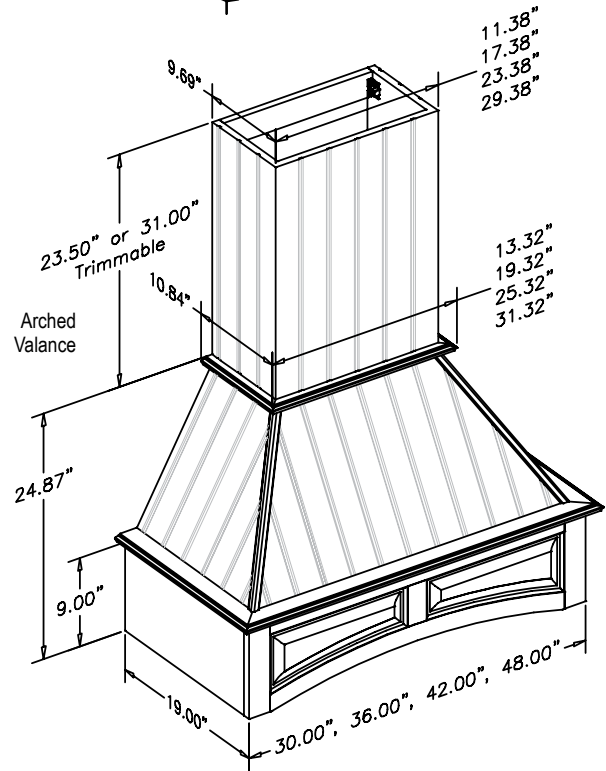

*Baxter Mantel Range Hood
Raised Panel Front*

- Available in widths of 48" and 60", and a height of 42"
- Includes a silver metallic powdercoated liner that accommodates all Broan ventilation offered by Omega National Products
- Installs easily using our standard patent-pending French cleat hanging system
- All installation hardware included
- Shelf ships unattached - attachment hardware is installed