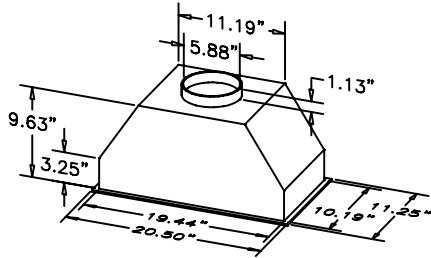

BROAN RHVBB30SS

- 500 CFM / 8.2 sones
- Stainless Steel finish
- Push button controls
- Two 20 watt halogen lamps included
- Quiet centrifugal blower