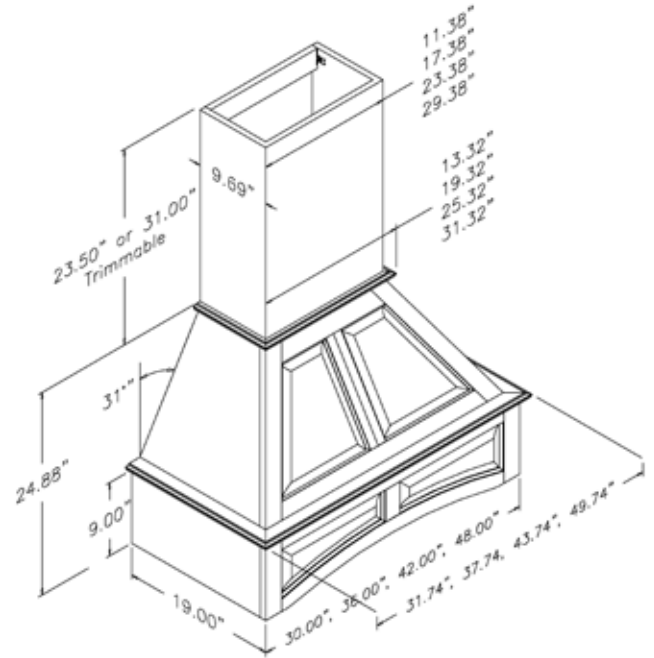

Signature Deluxe Wood Range Hood

30" Wide - Arched	Specie	Sug. Retail Price Each
R2530SMB1CUF1	Cherry	$ 1,407.12
R2530SMB1HUF1	Hickory	$ 1,263.60
R2530SMB1MUF1	Maple	$ 1,335.36
R2530SMB1OUF1	Red Oak	$ 1,263.60
R2530SMB1QUF1	Alder	$ 1,435.20
36" Wide - Arched		
R2536SMB1CUF1	Cherry	$ 1,438.32
R2536SMB1HUF1	Hickory	$ 1,294.80
R2536SMB1MUF1	Maple	$ 1,366.56
R2536SMB1OUF1	Red Oak	$ 1,294.80
R2536SMB1QUF1	Alder	$ 1,466.40
42" Wide - Arched		
R2542SMB1CUF1	Cherry	$ 1,563.12
R2542SMB1HUF1	Hickory	$ 1,341.60
R2542SMB1MUF1	Maple	$ 1,463.28
R2542SMB1OUF1	Red Oak	$ 1,341.60
R2542SMB1QUF1	Alder	$ 1,638.00
48" Wide - Arched		
R2548SMB1CUF1	Cherry	$ 1,681.68
R2548SMB1HUF1	Hickory	$ 1,441.44
R2548SMB1MUF1	Maple	$ 1,569.36
R2548SMB1OUF1	Red Oak	$ 1,441.44
R2548SMB1QUF1	Alder	$ 1,731.60

Matching Trimmable Chimney

Standard Part #		Tall Part #		Specie
23-1/2"H	30" Hood	31"H		
RCH30CUF1	$ 231.64	RCHT30CUF1	$ 252.74	Cherry
RCH30HUF1	$ 222.94	RCHT30HUF1	$ 239.97	Hickory
RCH30MUF1	$ 228.23	RCHT30MUF1	$ 252.54	Maple
RCH30OUF1	$ 213.68	RCHT30OUF1	$ 227.70	Red Oak
RCH30QUF1	$ 224.82	RCHT30QUF1	$ 255.32	Alder
23-1/2"H	36" Hood	31"H		
RCH36CUF1	$ 244.67	RCHT36CUF1	$ 303.47	Cherry
RCH36HUF1	$ 235.80	RCHT36HUF1	$ 296.36	Hickory
RCH36MUF1	$ 231.04	RCHT36MUF1	$ 299.20	Maple
RCH36OUF1	$ 222.94	RCHT36OUF1	$ 279.86	Red Oak
RCH36QUF1	$ 247.64	RCHT36QUF1	$ 297.22	Alder
23-1/2 "H	42" Hood	31"H		
RCH42CUF1	$ 266.82	RCHT42CUF1	$ 310.81	Cherry
RCH42HUF1	$ 256.44	RCHT42HUF1	$ 303.73	Hickory
RCH42MUF1	$ 258.79	RCHT42MUF1	$ 306.51	Maple
RCH42OUF1	$ 241.23	RCHT42OUF1	$ 287.20	Red Oak
RCH42QUF1	$ 270.36	RCHT42QUF1	$ 304.53	Alder
23-1/2 "H	48" Hood	31"H		
RCH48CUF1	$ 288.42	RCHT48CUF1	$ 384.36	Cherry
RCH48HUF1	$ 276.48	RCHT48HUF1	$ 373.68	Hickory
RCH48MUF1	$ 279.16	RCHT48MUF1	$ 363.49	Maple
RCH48OUF1	$ 259.02	RCHT48OUF1	$ 348.94	Red Oak
RCH48QUF1	$ 292.49	RCHT48QUF1	$ 374.94	Alder