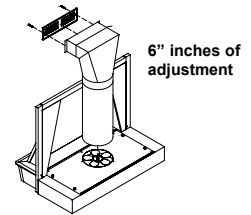

Canopy Series
VENTILATION POWER MODULES

PART #	COLOR	SUG. RETAIL PRICE EACH
Broan 390 CFM		
RHVBB20SM	Silver Metallic	$ 581.12
Broan 250 CFM Fan		
RHVBF10SM	Silver Metallic	$ 240.95

INTERIOR DUCTWORK KIT*

PART #	DESCRIPTION	SUG. RETAIL PRICE EACH
90358DUC1	Interior Ductwork Kit*	$ 194.00
903720000	Replacement Charcoal Filter	$ 59.52
7" Round Damper for RHVBF10SM		
90330BP25	Backdraft Damper	$ 16.34

*For RHVBB20SM or RHVBF10SM