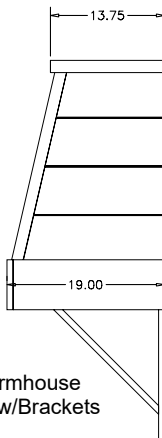

Tapered Farmhouse Range Hood w/Brackets

Tapered Farmhouse - HOOD CHIMNEY (Trimmable Design)

PART #	DESCRIPTION	RETAIL PRICE	PART #	DESCRIPTION	RETAIL PRICE
30" Wide					
RCH19T030CUF1	30" Cherry Chimney	$ 422.24			
RCH19T030HUF1	30" Hickory Chimney	$ 413.92			
RCH19T030MUF1	30" Maple Chimney	$ 427.44			
RCH19T030OUF1	30" Red Oak Chimney	$ 407.68			
RCH19T030QUF1	30" Alder Chimney	$ 435.76			
PART # DESCRIPTION RETAIL PRICE PART # DESCRIPTION RETAIL PRICE					
36" Wide					
RCH19T036CUF1	36" Cherry Chimney	$ 427.44			
RCH19T036HUF1	36" Hickory Chimney	$ 418.08			
RCH19T036MUF1	36" Maple Chimney	$ 432.64			
RCH19T036OUF1	36" Red Oak Chimney	$ 410.80			
RCH19T036QUF1	36" Alder Chimney	$ 443.04			
42" Wide					
RCH19T042CUF1	42" Cherry Chimney	$ 432.64			
RCH19T042HUF1	42" Hickory Chimney	$ 423.28			
RCH19T042MUF1	42" Maple Chimney	$ 439.92			
RCH19T042OUF1	42" Red Oak Chimney	$ 414.96			
RCH19T042QUF1	42" Alder Chimney	$ 450.32			
48" Wide					
RCH19T048CUF1	48" Cherry Chimney	$ 485.68			
RCH19T048HUF1	48" Hickory Chimney	$ 474.24			
RCH19T048MUF1	48" Maple Chimney	$ 496.08			
RCH19T048OUF1	48" Red Oak Chimney	$ 464.88			
RCH19T048QUF1	48" Alder Chimney	$ 509.60