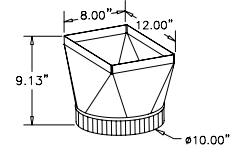

RHVBHL11 includes this accessory for ducting:

Accessories for RHVBHLB11 In-Line:

RHVACC414

- 8" to 10" steel expander for in-line motor