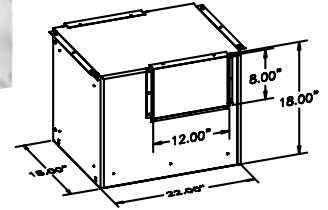

BROAN RHVBHLB11 In-Line*

- 1100 CFM
- Installs remotely in interior of the home
- Greatly reduces the noise at the cooktop
- Special mounting apparatus gives multiple mounting options
- Requires purchase of RHVBH2 Housing