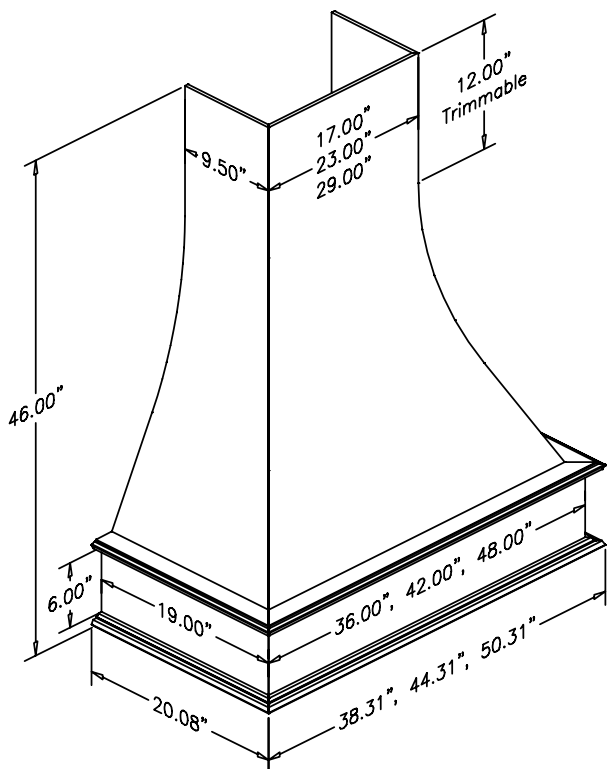

Photo courtesy of Rojahn Custom Cabinets

42" wide Artisan Hood trimmed to custom height

36" Wide Artisan Hood

Photo courtesy of American Woodmark Corp

Artisan Range Hood

- Elegant design provides a custom look that compliments most any kitchen
- Chimney allows 12" of trim
- Available in Red Oak, Maple, Cherry and Alder
- 36", 42" and 48" widths
- Includes a silver metallic powdercoated liner that accommodates all Broan ventilation offered by Omega National Products
- Installs easily using our standard patent-pending French cleat hanging system