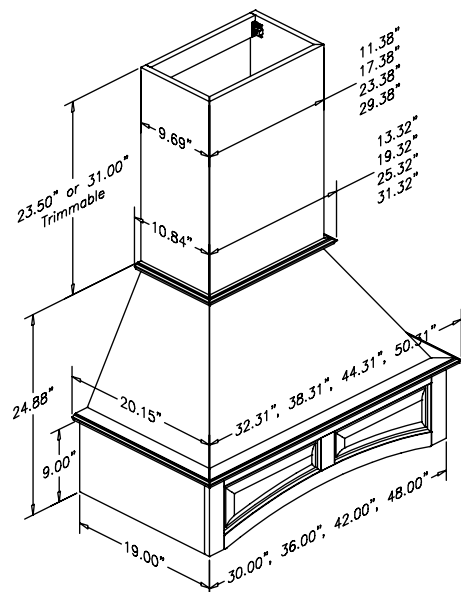

36" Signature
Straight Valance
with chimney
(sold separately)

36" Signature
Arched Valance
with chimney
(sold separately)

Chimney
Sold Separately

Straight Valance with Tall Chimney

Nantucket Range Hood Straight/Arched Front