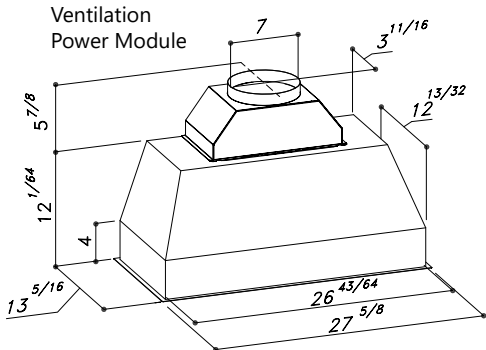

SUT90870M

- Professional Performance
- Professional Appearance
- Residential Appeal