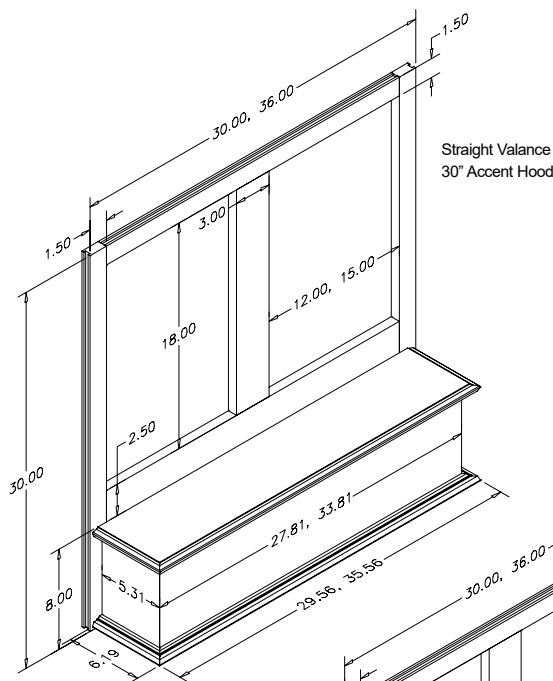

Accent - 30" Tall

Photo courtesy of American Woodmark Corp

24" Tall Accent Hood - Straight

30" Tall Accent Hood - Arched

This style hood allows you to add doors or accent panels of your choice to create a mantel-style design.