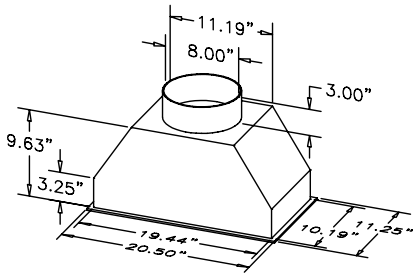

BROAN RHVBH2 BLOWER HOUSING for In-Line/Exterior Mounting only

- Stainless Steel finish
- Housing only - no blower
- Three-speed slide control
- Two 50 watt halogen lamps included