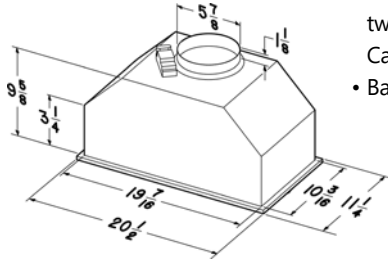

- 390 CFM / 6 sones
- Silver Metallic finish
- Three-speed slide control
- Dual 40 watt lighting (not included; recommended bulbs: two 40 watt small base Candelabra bulbs)
- Backdraft Damper included