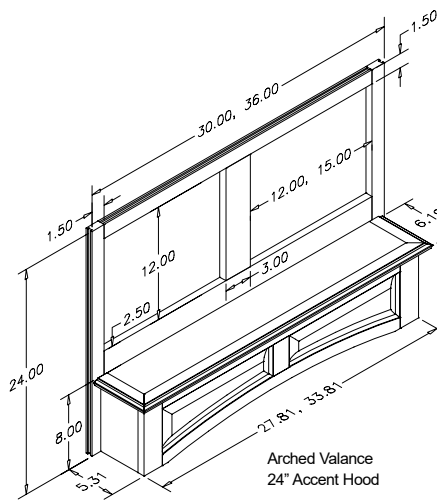

Straight Valance
24" Accent Hood

36" Wide - Arched

R4136SMB1CUF1	Cherry	$ 627.12
R4136SMB1HUF1	Hickory	$ 524.16
R4136SMB1MUF1	Maple	$ 570.96
R4136SMB1OUF1	Red Oak	$ 539.76
R4136SMB1QUF1	Alder	$ 633.36

Arched Valance
24" Accent Hood