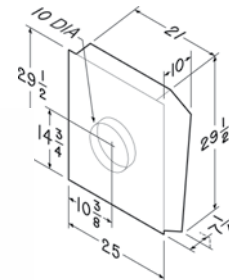

90359DUC1 INTERIOR DUCTWORK KIT

- Kits for ducting range hood exhaust back into the kitchen
- Complete with charcoal filter

BROAN Ventilation Power Modules

PART #	DESCRIPTION	COLOR	SUG. RETAIL PRICE EACH
RHVBB30SS	500 CFM Internal	Stainless Steel	$ 1,013.99
RHVBH2	Blower Housing Only	Stainless Steel	$ 922.71
RHVBHLB11*	1100 CFM In-Line Blower	-	$ 1,602.83
RHVB336*	1500 CFM Exterior Mount	-	$ 1,851.09
90359DUC1	Interior Ductwork Kit for RHVBB30SS	-	$ 159.51
903720002	Replacement Charcoal Filter for RHVBB30SS	-	$ 104.60

Accessories for RHVBHLB11

RHVACC414	8" - 10" Expander	Ducting	$ 97.80
RHVACC634	3-1/4" x 10" Roof Cap	Paintable	$ 100.57

* Requires hood housing RHVBH2

DISCONTINUED - SEE NEW SEPARATE VENTILATION CATALOG *

All **BROAN** products are HVI, UL and CUL certified.