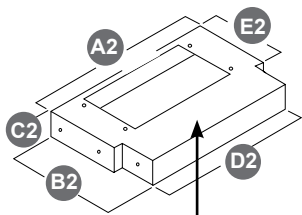

Opening is 19-7/16" x 10-3/16"

Liners Designed for **BROAN**

MODEL	PART #	DESCRIPTION	COLOR	*A2	B2	C2	D2	E2	SUG. RETAIL PRICE EACH
RHVBB20SM / RHVBF10SM / RHVBB30SS / RHVBH2	090654SM2	Liner 30" Notched	SM	29.94"	16.50"	4"	26.19"	11.125"	$ 162.02
RHVBB20SM / RHVBF10SM / RHVBB30SS / RHVBH2	090655SM2	Liner 36" Notched	SM	35.94"	16.50"	4"	32.19"	11.125"	$ 193.20
RHVBB20SM / RHVBF10SM / RHVBB30SS / RHVBH2	090656SM2	Liner 30" Rectangular	SM	28.5"	18.25"	4"	-	-	$ 213.38
RHVBB20SM / RHVBF10SM / RHVBB30SS / RHVBH2	090657SM2	Liner 36" Rectangular	SM	34.5"	18.25"	4"	-	-	$ 227.95
RHVBB20SM / RHVBF10SM / RHVBB30SS / RHVBH2	090658SM2	Liner 30" x 24-1/2" Rectangular	SM	28.5"	24.50"	4"	-	-	$ 227.46
RHVBB20SM / RHVBF10SM / RHVBB30SS / RHVBH2	090659SM2	Liner 36" x 24-1/2" Rectangular	SM	34.5"	24.50"	4"	-	-	$ 237.24
RHVBB20SM / RHVBF10SM / RHVBB30SS / RHVBH2	090AB36SM1	Liner 36" Arched	SM	34.438"	18.25"	6"	-	-	$ 190.60
RHVBB20SM / RHVBF10SM / RHVBB30SS / RHVBH2	090AB42SM1	Liner 42" Arched	SM	40.438"	18.25"	6"	-	-	$ 200.65
RHVBB20SM / RHVBF10SM / RHVBB30SS / RHVBH2	090AB48SM1	Liner 48" Arched	SM	46.438"	18.25"	6"	-	-	$ 211.86
RHVBB20SM / RHVBF10SM / RHVBB30SS / RHVBH2	090SB36SM1	Liner 36" Straight	SM	34.438"	18.25"	4"	-	-	$ 214.29
RHVBB20SM / RHVBF10SM / RHVBB30SS / RHVBH2	090SB42SM1	Liner 42" Straight	SM	40.438"	18.25"	4"	-	-	$ 225.43
RHVBB20SM / RHVBF10SM / RHVBB30SS / RHVBH2	090SB48SM1	Liner 48" Straight	SM	46.438"	18.25"	4"	-	-	$ 236.54

SM = Silver Metallic

All **BROAN** products are HVI, UL and CUL certified.